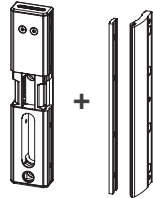

LOCINOX[®]

Let's make it better together

MODULEC-SA: Emissa/Ruptura

Versions

EMISSA-(fail close)

RUPTURA-(fail open)

① Exploded view & dimensions

Package content

② Gate profile dimensions

A = 40 mm
1- 5/8"

A = 50 mm
2"

A = 60 mm
2- 3/8"

③ Left or right mounting

④ Mounting

⑤ Connecting

*Optional SlimStone keypad