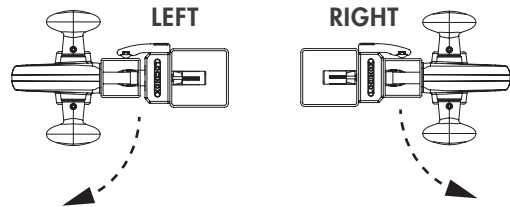

② Gate profile dimensions

A = 40 mm
1- 5/8"

A = 50 mm
2"

A = 60 mm
2- 3/8"

③ Left or right mounting

④ Mounting

⑤ Connecting

*Optional SlimStone keypad