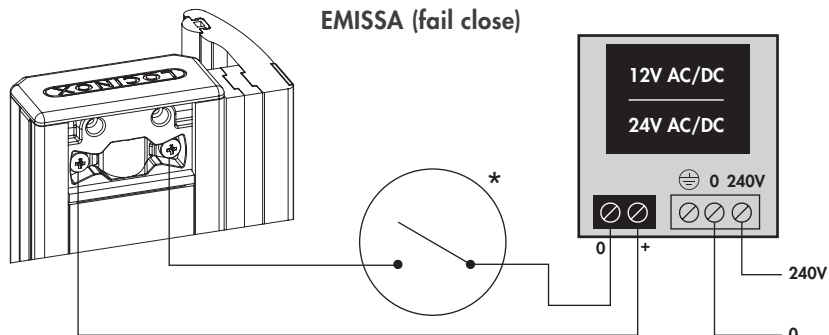

② Gate profile dimensions

A = 40 mm
1- 5/8"

A = 50 mm
2"

A = 60 mm
2- 3/8"

③ Left or right mounting

④ Mounting

⑤ Connecting

*Optional SlimStone keypad

Technical specifications

U: 12 V AC/DC
I: 1,25 A
U: 24 V AC/DC
I: 0,62 A
P: 15 W

LOCINOX
Let's make it better together

Doc. Nr.: MANU-000374

* M A N U - 0 0 0 3 7 4 *