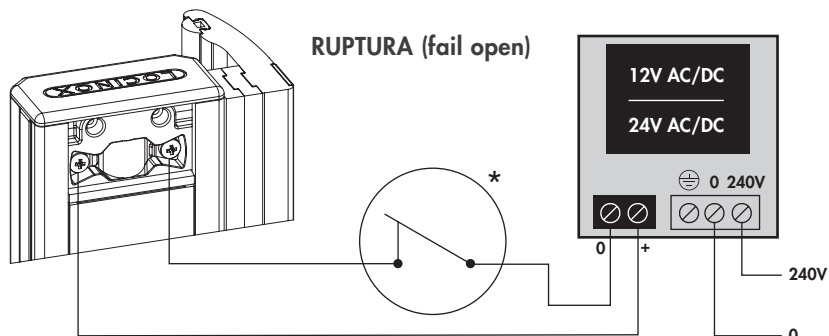

② Gate profile dimensions

A = 40 mm
1- 5/8"

A = 50 mm
2"

A = 60 mm
2- 3/8"

③ Left or right mounting

④ Mounting

⑤ Connecting

*Optional SlimStone keypad

Technical specifications

U: 12 V AC/DC
I: 1,25 A
U: 24 V AC/DC
I: 0,62 A
P: 15 W

LOCINOX
Let's make it better together

Doc. Nr.: MANU-000374

* M A N U - 0 0 0 3 7 4 *