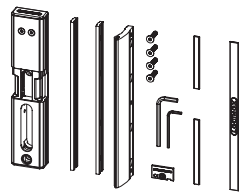

LOCINOX[®]

Let's make it better together

MODULEC-SA: Emissa/Ruptura

Versions

EMISSA-(fail close)

RUPTURA-(fail open)

① Exploded view & dimensions

Package content

② Gate profile dimensions

A = 40 mm
1- 5/8"

A = 50 mm
2"

A = 60 mm
2- 3/8"

③ Left or right mounting

④ Mounting

⑤ Connecting

*Optional SlimStone keypad

Technical specifications

U: 12 V AC/DC
I: 1,25 A
U: 24 V AC/DC
I: 0,62 A
P: 15 W

LOCINOX
Let's make it better together

Doc. Nr.: MANU-000374

* M A N U - 0 0 0 3 7 4 *