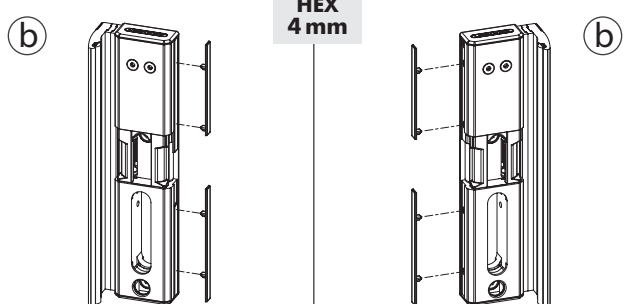

② Gate profile dimensions

A = 40 mm
1- 5/8"

A = 50 mm
2"

A = 60 mm
2- 3/8"

③ Left or right mounting

④ Mounting

⑤ Connecting

*Optional SlimStone keypad

Technical specifications

U: 12 V AC/DC
I: 1,25 A
U: 24 V AC/DC
I: 0,62 A
P: 15 W

LOCINOX
Let's make it better together

Doc. Nr.: MANU-000374

* M A N U - 0 0 0 3 7 4 *