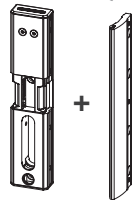

LOCINOX[®]

Let's make it better together

MODULEC-SA: Emissa/Ruptura

Versions

EMISSA-(fail close)

RUPTURA-(fail open)

① Exploded view & dimensions

Package content

② Gate profile dimensions

A = 40 mm
1- 5/8"

A = 50 mm
2"

A = 60 mm
2- 3/8"

③ Left or right mounting

④ Mounting

⑤ Connecting

*Optional SlimStone keypad