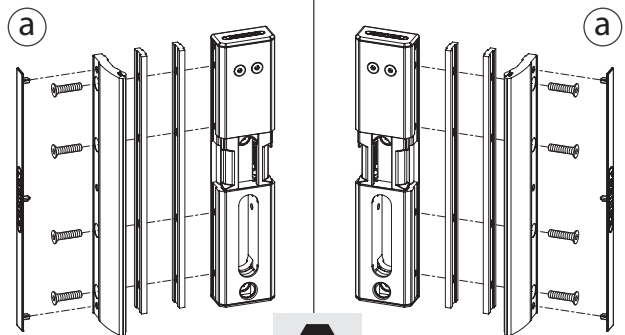

② Gate profile dimensions

A = 40 mm
1- 5/8"

A = 50 mm
2"

A = 60 mm
2- 3/8"

③ Left or right mounting

④ Mounting

⑤ Connecting

*Optional SlimStone keypad