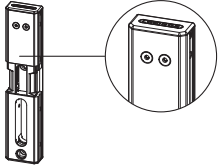

LOCINOX[®]

Let's make it better together

MODULEC-SA: Emissa/Ruptura

Versions

EMISSA-(fail close)

RUPTURA-(fail open)

① Exploded view & dimensions

Package content

② Gate profile dimensions

A = 40 mm
1- 5/8"

A = 50 mm
2"

A = 60 mm
2- 3/8"

③ Left or right mounting

④ Mounting

⑤ Connecting

*Optional SlimStone keypad