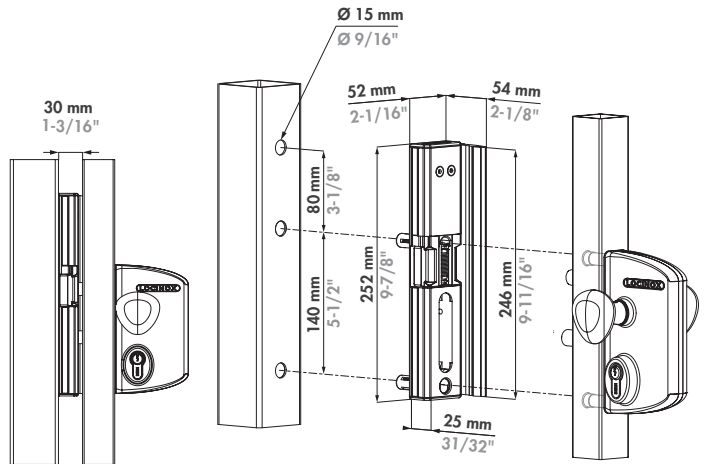

LOCINOX[®]

Let's make it better together

MODULEC-SA: Emissa/Ruptura

Versions

EMISSA-(fail close)

RUPTURA-(fail open)

① Exploded view & dimensions

Package content

② Gate profile dimensions

A = 40 mm
1- 5/8"

A = 50 mm
2"

A = 60 mm
2- 3/8"

③ Left or right mounting

④ Mounting

⑤ Connecting

*Optional SlimStone keypad

Technical specifications

U: 12 V AC/DC
I: 1,25 A
U: 24 V AC/DC
I: 0,62 A
P: 15 W

LOCINOX
Let's make it better together

Doc. Nr.: MANU-000374

* M A N U - 0 0 0 3 7 4 *