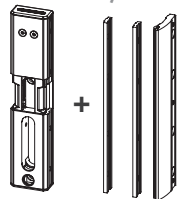

② Gate profile dimensions

A = 40 mm
1- 5/8"

A = 50 mm
2"

A = 60 mm
2- 3/8"

③ Left or right mounting

④ Mounting

⑤ Connecting

*Optional SlimStone keypad

Technical specifications

U: 12 V AC/DC
I: 1,25 A
U: 24 V AC/DC
I: 0,62 A
P: 15 W

LOCINOX
Let's make it better together

Doc. Nr.: MANU-000374

* M A N U - 0 0 0 3 7 4 *