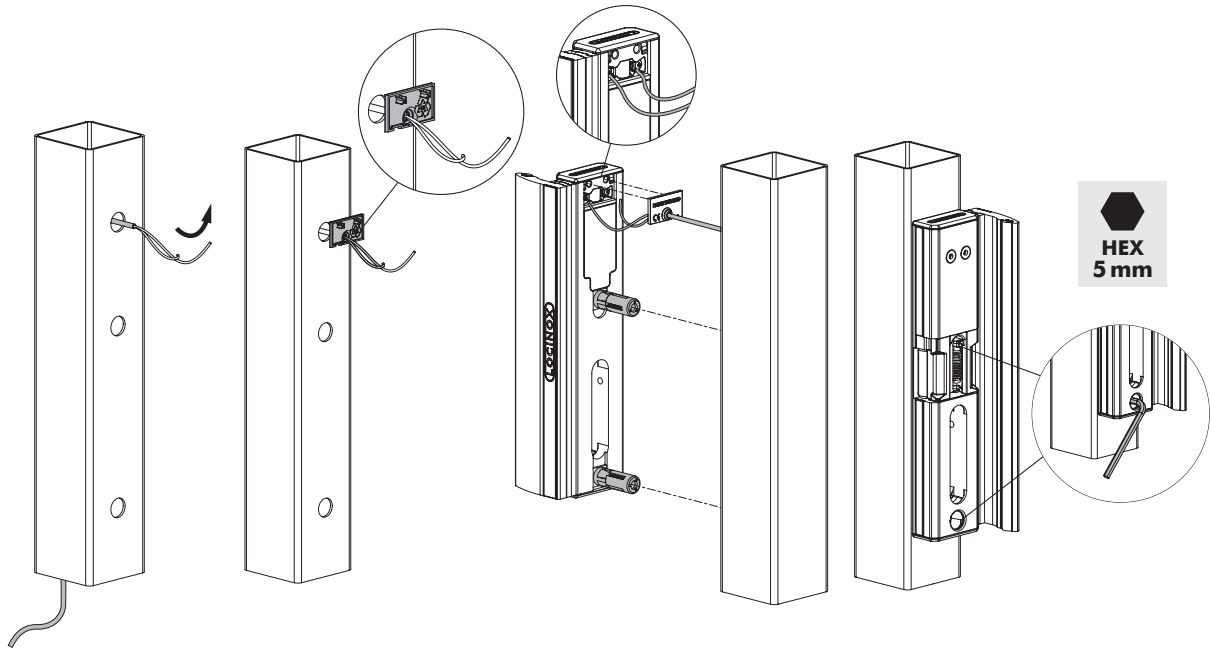

② Gate profile dimensions

A = 40 mm
1- 5/8"

A = 50 mm
2"

A = 60 mm
2- 3/8"

③ Left or right mounting

④ Mounting

⑤ Connecting

*Optional SlimStone keypad

Technical specifications

U: 12 V AC/DC
I: 1,25 A
U: 24 V AC/DC
I: 0,62 A
P: 15 W

LOCINOX
Let's make it better together

Doc. Nr.: MANU-000374

* M A N U - 0 0 0 3 7 4 *