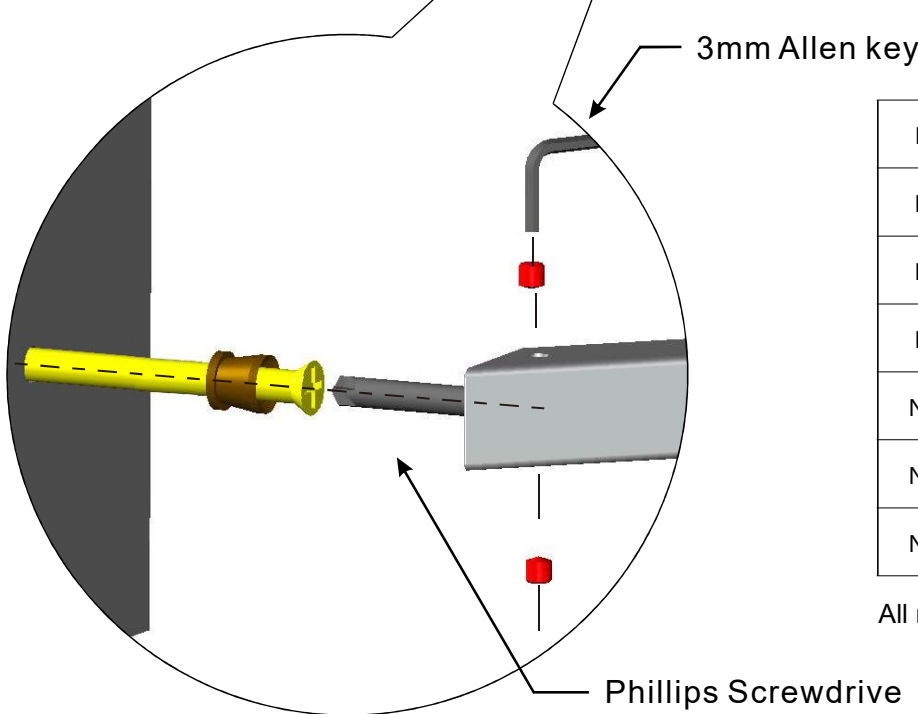

# INSTRUCTION MANUAL

Assembled View (Back to Back)

Bolt Through Fix	Bar Length	CTC
N64.PDP45300.4	300	200
N64.PDP45500.4	500	300
N64.PDP45800.4	800	600
N64.PDP451000.4	1000	800
N64.PDP451200.4	1200	1000
N64.PDP451400.4	1400	1200

All measurements are finished dimensions in MM.