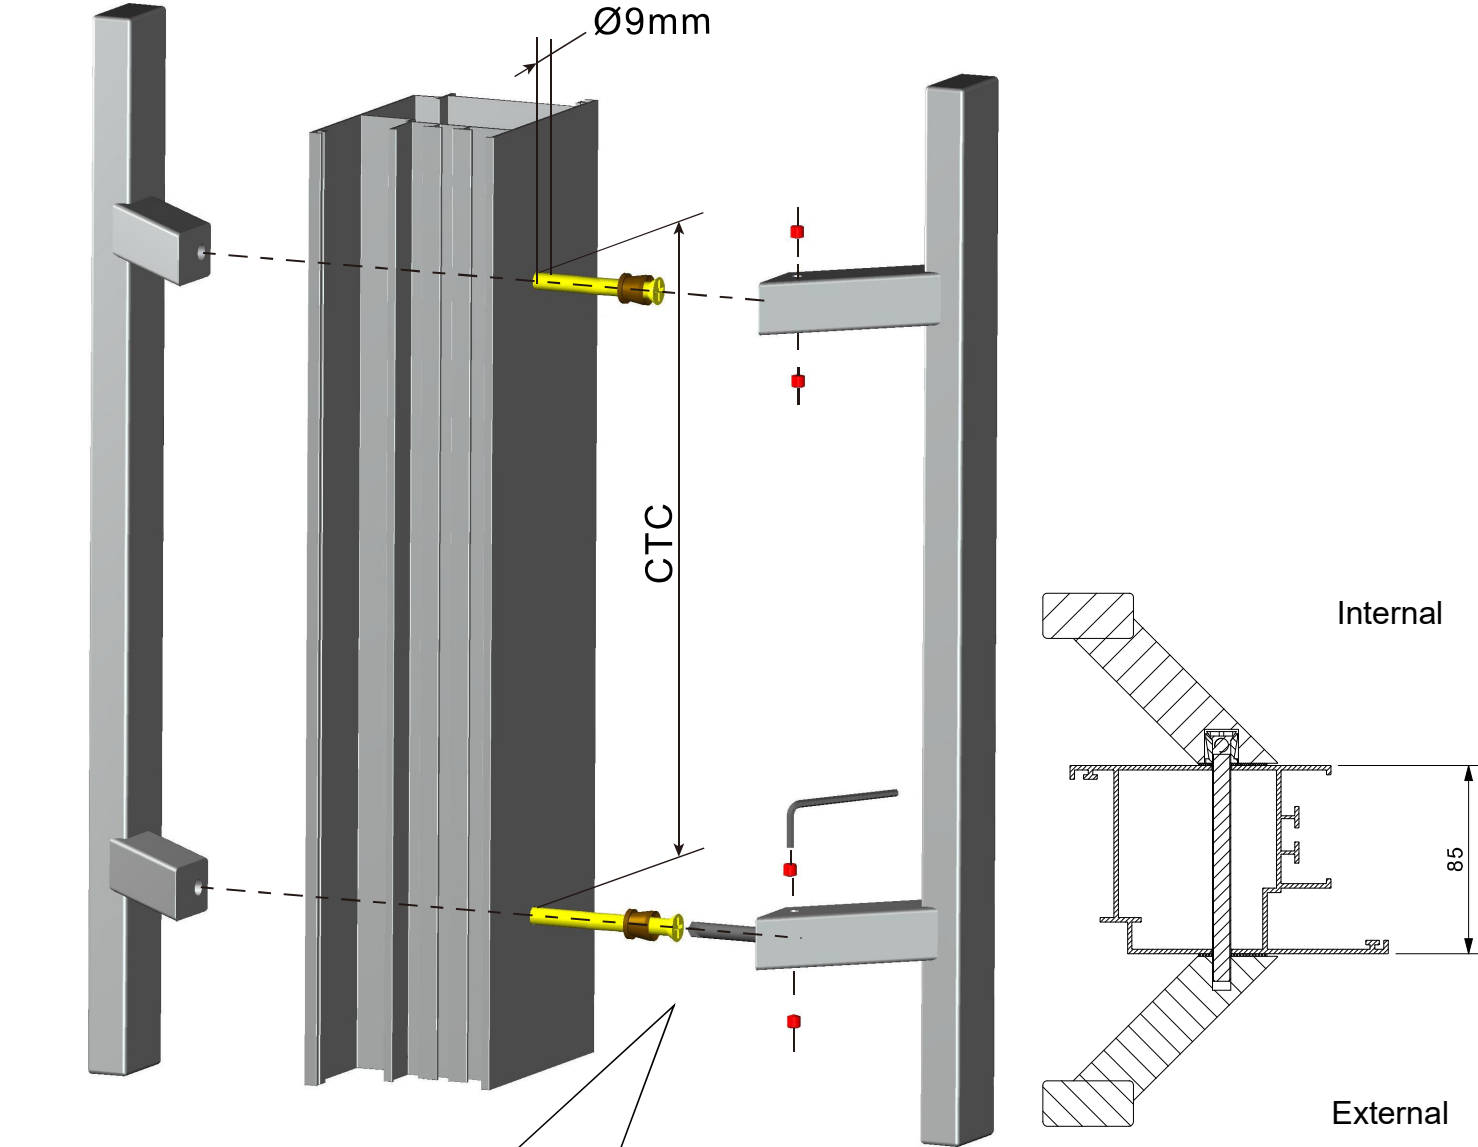

# INSTRUCTION MANUAL

Assembled View (Back to Back)

Bolt Through Fix	Bar Length	CTC
N64.PDP45300.4	300	200
N64.PDP45500.4	500	300
N64.PDP45800.4	800	600
N64.PDP451000.4	1000	800
N64.PDP451200.4	1200	1000
N64.PDP451400.4	1400	1200

All measurements are finished dimensions in MM.