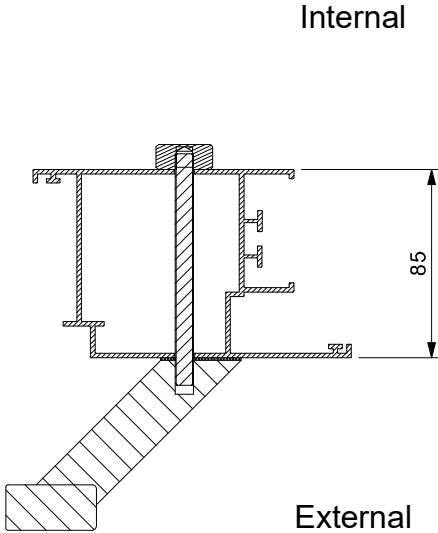

INSTRUCTION MANUAL

Assembled View (One-Sided Mounting)

3mm Allen key

Bolt Through Fix	Bar Length	CTC
N64.PJP45300.4	300	200
N64.PJP45500.4	500	300
N64.PJP45800.4	800	600
N64.PJP451000.4	1000	800
N64.PJP451200.4	1200	1000
N64.PJP451400.4	1400	1200

All measurements are finished dimensions in MM.