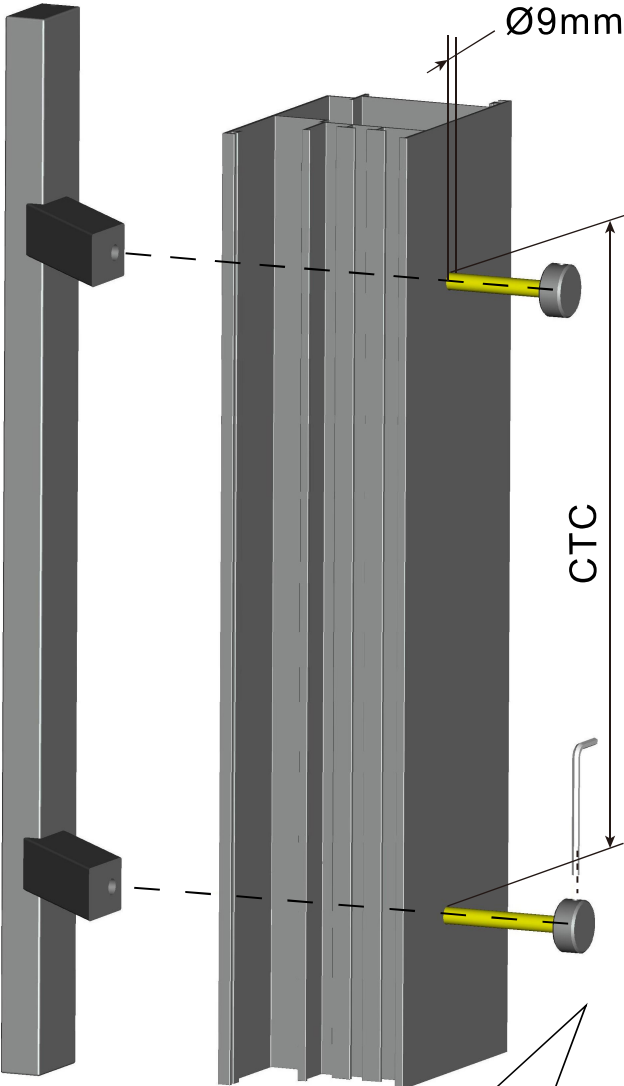

INSTRUCTION MANUAL

Assembled View (One-Sided Mounting)

3mm Allen key

Bolt Through Fix	Bar Length	CTC
N64.PJP45300.4	300	200
N64.PJP45500.4	500	300
N64.PJP45800.4	800	600
N64.PJP451000.4	1000	800
N64.PJP451200.4	1200	1000
N64.PJP451400.4	1400	1200

All measurements are finished dimensions in MM.