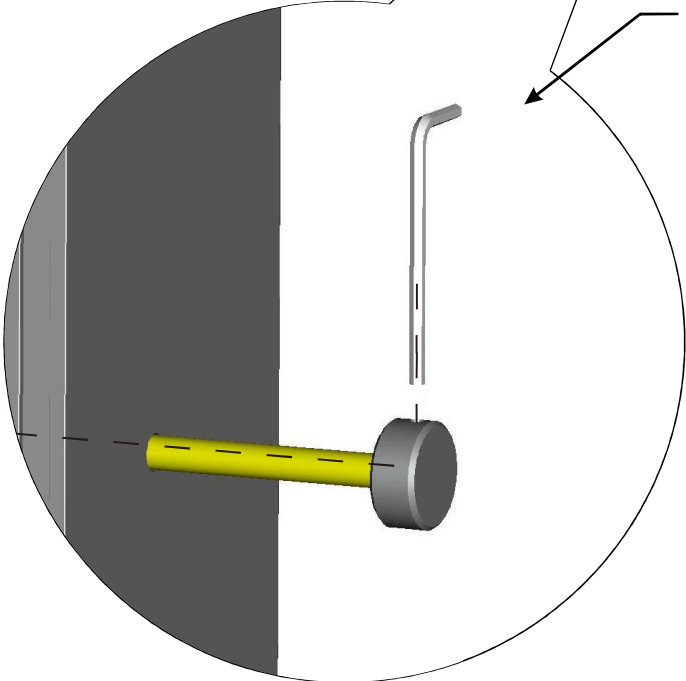

INSTRUCTION MANUAL

Assembled View (One-Sided Mounting)

3mm Allen key

Bolt Through Fix	Bar Length	CTC
N64.PJP45300.4	300	200
N64.PJP45500.4	500	300
N64.PJP45800.4	800	600
N64.PJP451000.4	1000	800
N64.PJP451200.4	1200	1000
N64.PJP451400.4	1400	1200

All measurements are finished dimensions in MM.