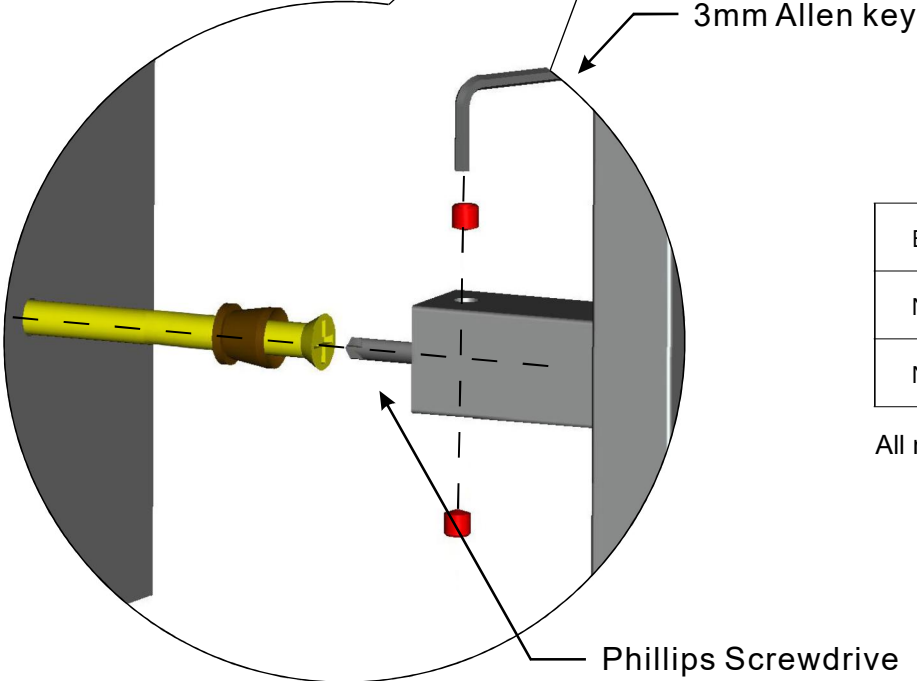

# INSTRUCTION MANUAL

Assembled View (Back to Back)

Bolt Through Fix	Bar Length	CTC
N64.PDP90300.4	300	200
N64.PDP90500.4	500	300

All measurements are finished dimensions in MM.