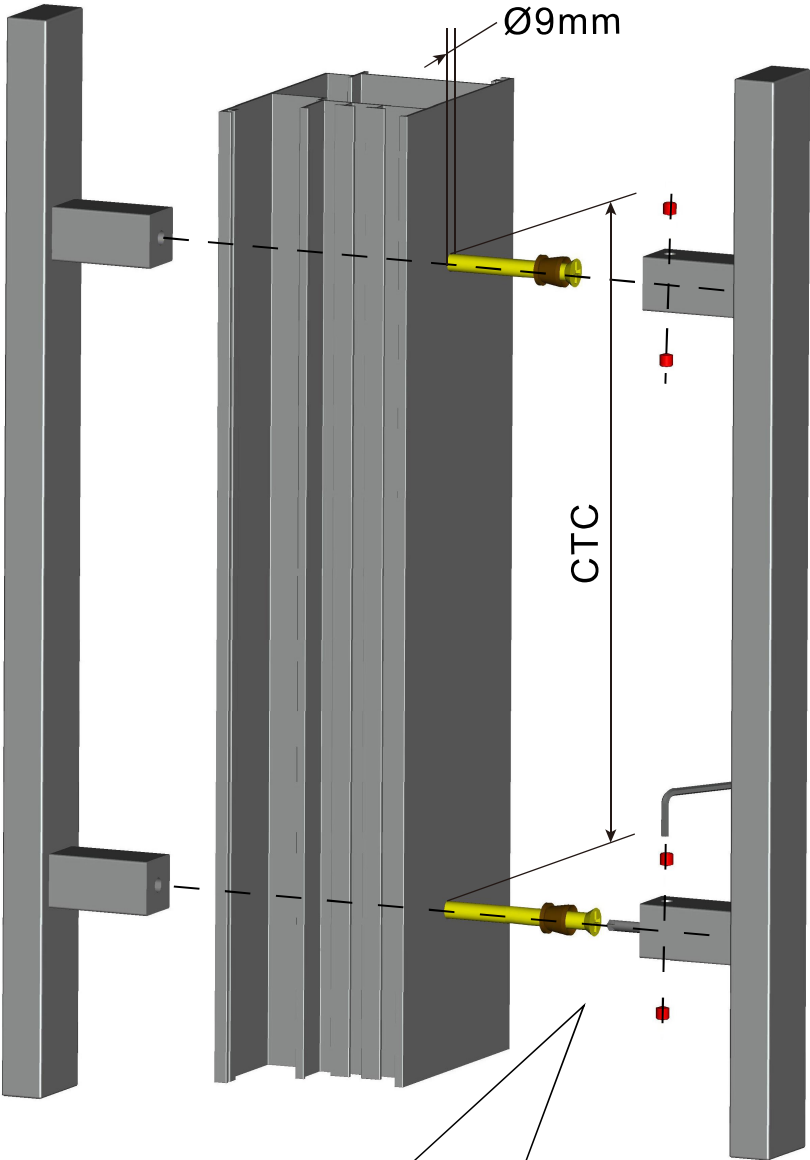

# INSTRUCTION MANUAL

Assembled View (Back to Back)

Bolt Through Fix	Bar Length	CTC
N64.PDP90300.4	300	200
N64.PDP90500.4	500	300

All measurements are finished dimensions in MM.