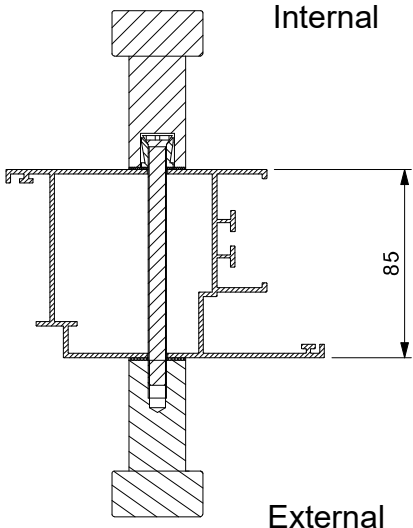

# INSTRUCTION MANUAL

Assembled View (Back to Back)

Bolt Through Fix	Bar Length	CTC
N64.PDP90300.4	300	200
N64.PDP90500.4	500	300

All measurements are finished dimensions in MM.