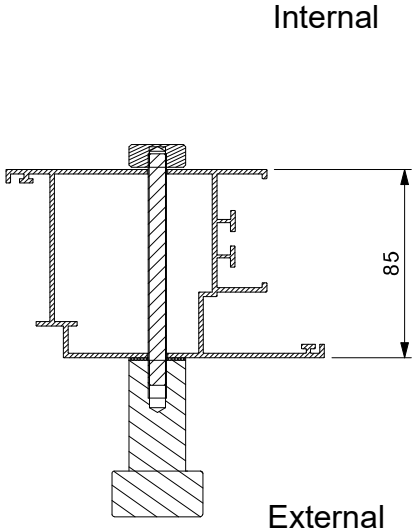

# INSTRUCTION MANUAL

Assembled View (One-Sided Mounting)

Bolt Through Fix	Bar Length	CTC
N64.PJP90300.4	300	200
N64.PJP90500.4	500	300

All measurements are finished dimensions in MM.