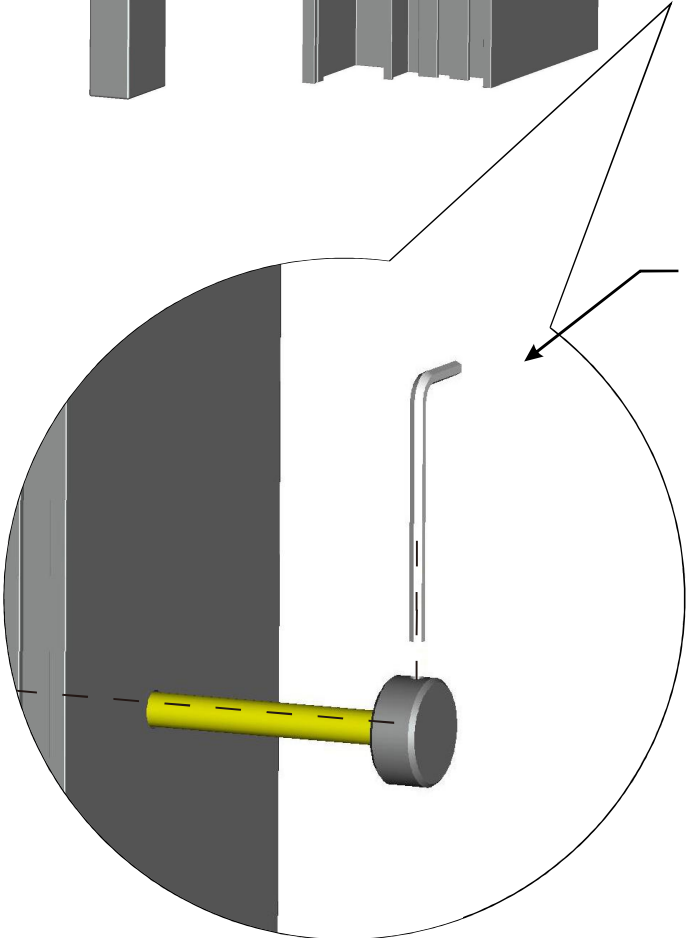

# INSTRUCTION MANUAL

Assembled View (One-Sided Mounting)

Bolt Through Fix	Bar Length	CTC
N64.PJP90300.4	300	200
N64.PJP90500.4	500	300

All measurements are finished dimensions in MM.