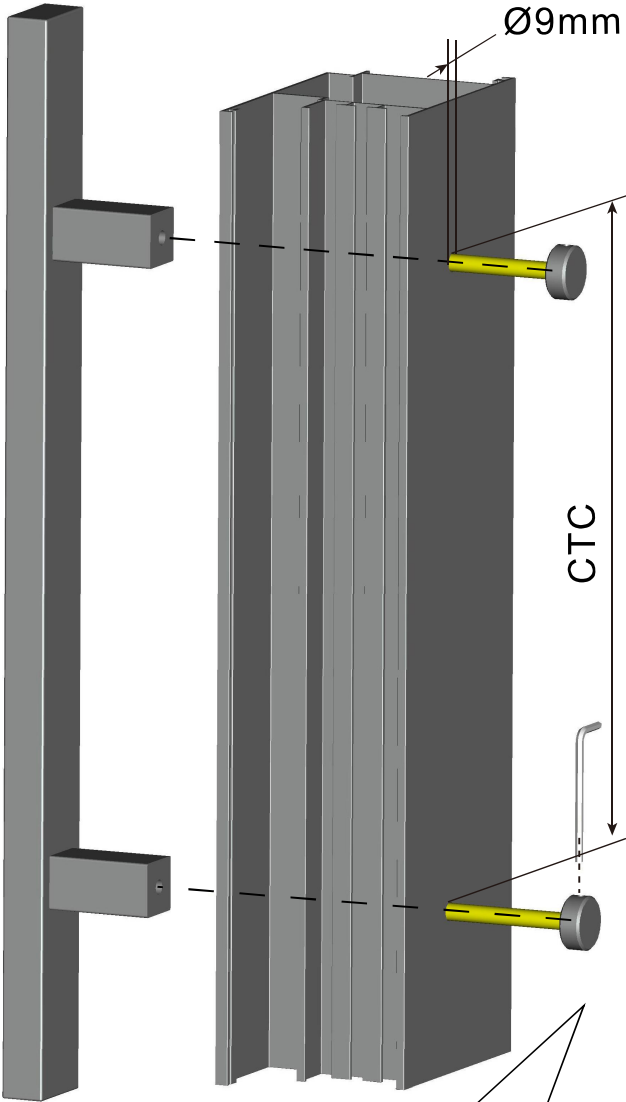

# INSTRUCTION MANUAL

Assembled View (One-Sided Mounting)

Bolt Through Fix	Bar Length	CTC
N64.PJP90300.4	300	200
N64.PJP90500.4	500	300

All measurements are finished dimensions in MM.